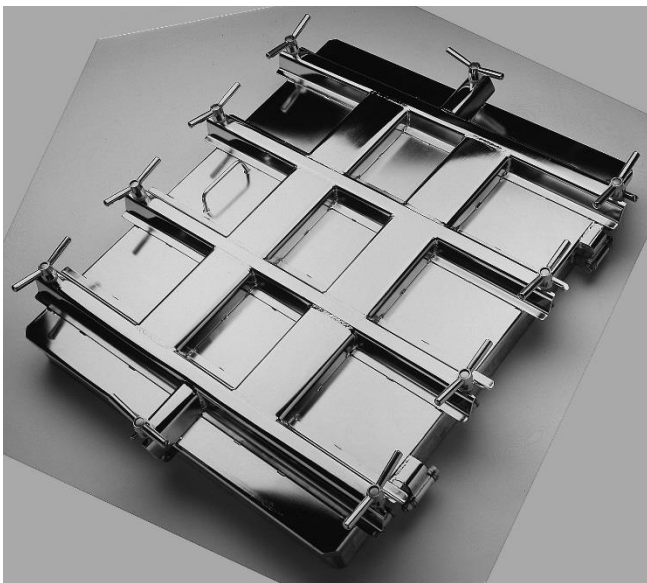

Rectangular Doors

P23-810

Code	
A	800 x 1000mm
B	155mm
C	80mm
D	613mm
E	8mm
Working Pressure	0.8 Bar
Weight	82Kg

This Data Sheet refers to the material as supplied. The information contained herein is given in good faith, but no liability will be accepted by the Company in relation to same. We reserve the right to change the details given on this Data Sheet as additional information is acquired. Customers requiring the latest version of this Data Sheet should contact our sales department.