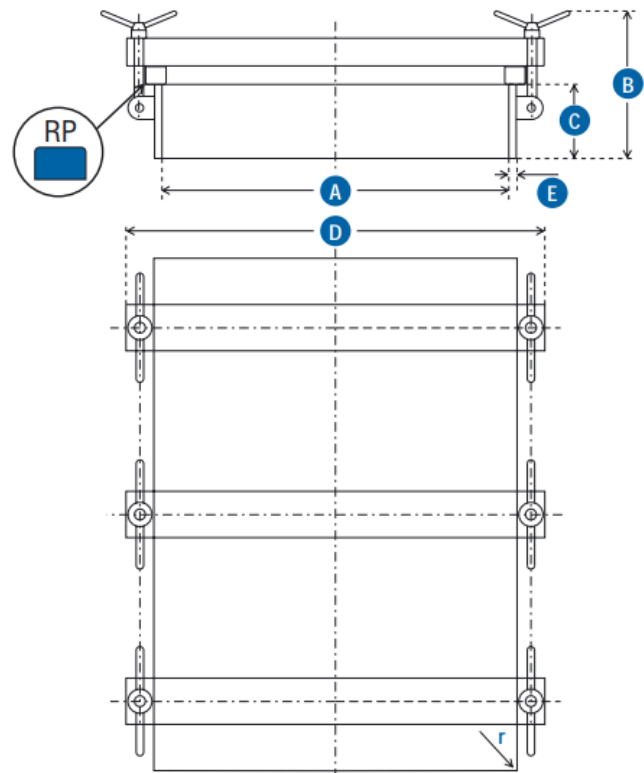

Rectangular Doors

P23-810

Code	
A	800 x 1000mm
B	155mm
C	80mm
D	613mm
E	8mm
Working Pressure	0.8 Bar
Weight	82Kg

This Data Sheet refers to the material as supplied. The information contained herein is given in good faith, but no liability will be accepted by the Company in relation to same. We reserve the right to change the details given on this Data Sheet as additional information is acquired. Customers requiring the latest version of this Data Sheet should contact our sales department.