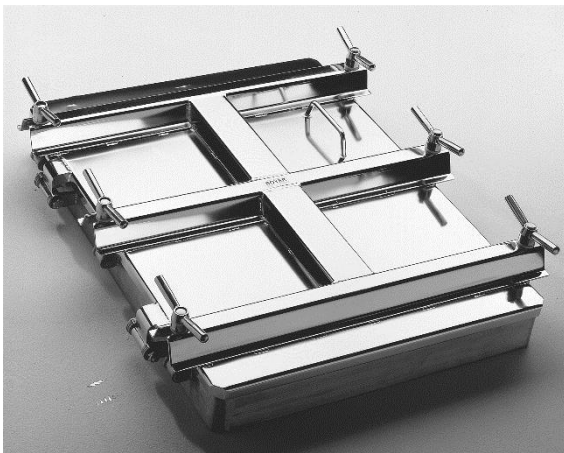

## Rectangular Doors

P23-680

Code	
A	600 x 800mm
B	141mm
C	80mm
D	530mm
E	8mm
Working Pressure	0.8 Bar
Weight	54Kg

This Data Sheet refers to the material as supplied. The information contained herein is given in good faith, but no liability will be accepted by the Company in relation to same. We reserve the right to change the details given on this Data Sheet as additional information is acquired. Customers requiring the latest version of this Data Sheet should contact our sales department.