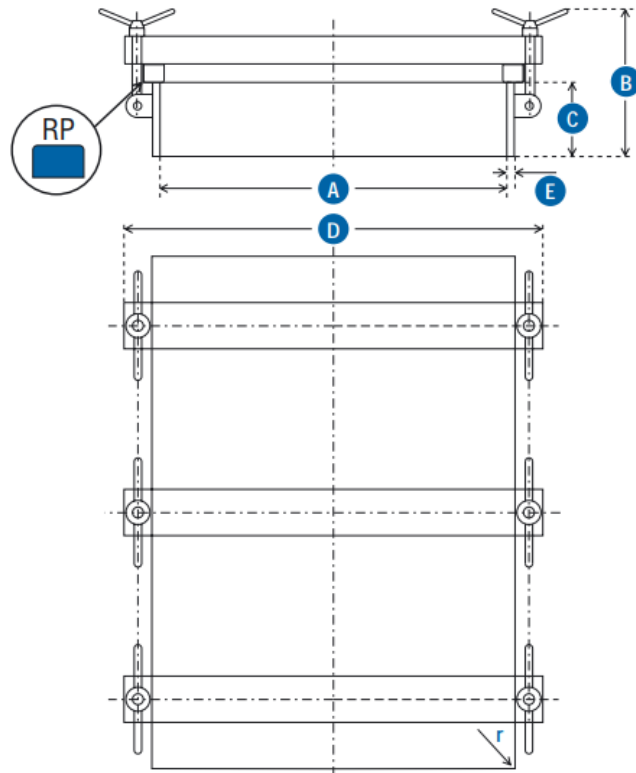

## Rectangular Doors

P23-680

Code	
A	600 x 800mm
B	141mm
C	80mm
D	530mm
E	8mm
Working Pressure	0.8 Bar
Weight	54Kg

This Data Sheet refers to the material as supplied. The information contained herein is given in good faith, but no liability will be accepted by the Company in relation to same. We reserve the right to change the details given on this Data Sheet as additional information is acquired. Customers requiring the latest version of this Data Sheet should contact our sales department.