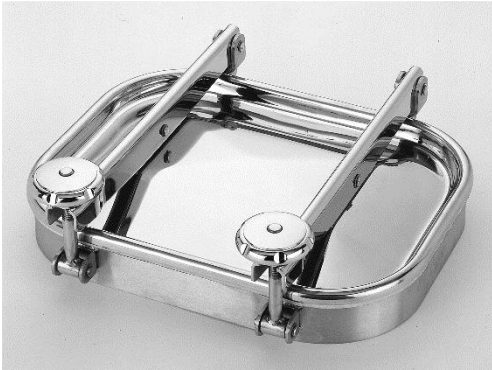

Rectangular Doors

P23-211

P23-210

P23-211

Code	A	B	C	D	E	r	PS)BAR(	
P23-210	314 x 424	67	60	427	8	98	0.8	0.2		11
P23-211	424 x 314	67	60	432	8	98	0.6	0.2		13

This Data Sheet refers to the material as supplied. The information contained herein is given in good faith, but no liability will be accepted by the Company in relation to same. We reserve the right to change the details given on this Data Sheet as additional information is acquired. Customers requiring the latest version of this Data Sheet should contact our sales department.