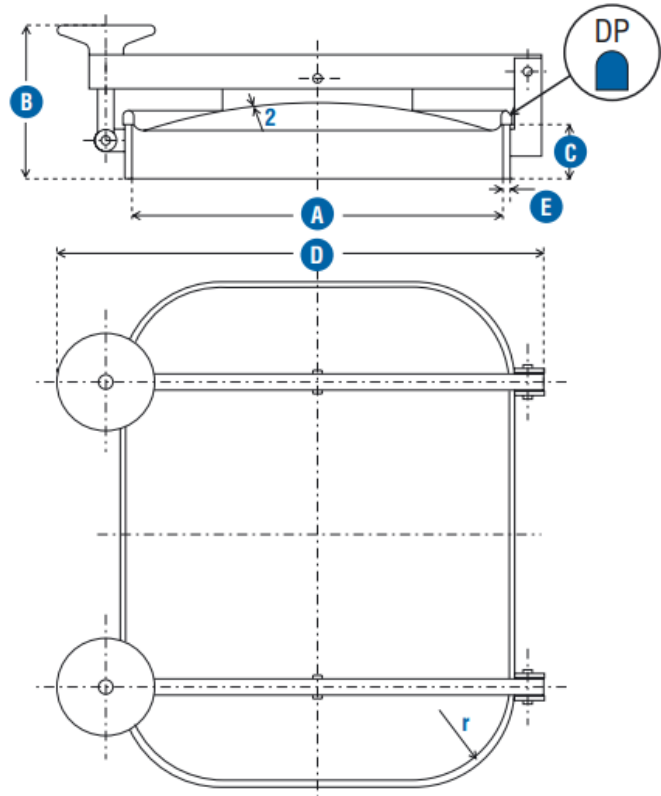

Rectangular Doors

P23-211

P23-210

P23-211

Code	A	B	C	D	E	r	PS)BAR(	
P23-210	314 x 424	67	60	427	8	98	0.8	0.2		11
P23-211	424 x 314	67	60	432	8	98	0.6	0.2		13

This Data Sheet refers to the material as supplied. The information contained herein is given in good faith, but no liability will be accepted by the Company in relation to same. We reserve the right to change the details given on this Data Sheet as additional information is acquired. Customers requiring the latest version of this Data Sheet should contact our sales department.