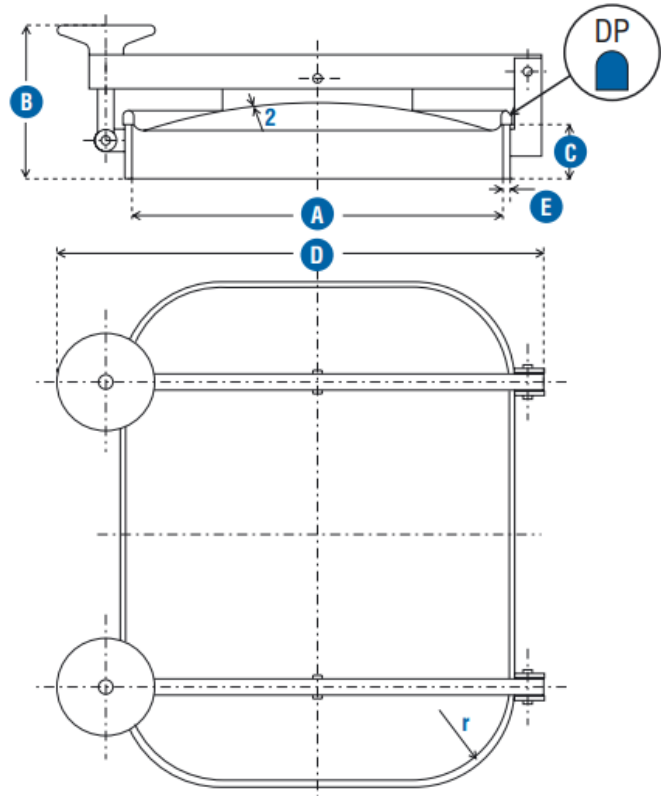

Rectangular Doors

P23-210

P23-210

P23-211

Code	A	B	C	D	E	r	PS)BAR(	
P23-210	314 x 424	67	60	427	8	98	0.8	0.2		11
P23-211	424 x 314	67	60	432	8	98	0.6	0.2		13

This Data Sheet refers to the material as supplied. The information contained herein is given in good faith, but no liability will be accepted by the Company in relation to same. We reserve the right to change the details given on this Data Sheet as additional information is acquired. Customers requiring the latest version of this Data Sheet should contact our sales department.