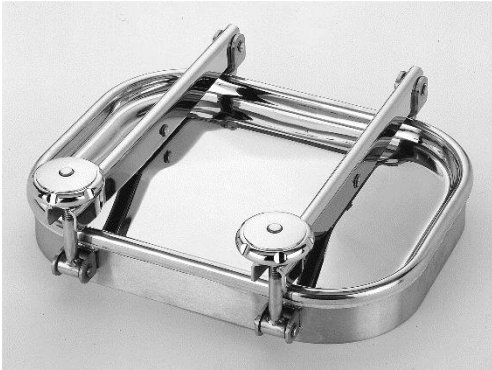

Rectangular Doors

P23-210

P23-210

P23-211

Code	A	B	C	D	E	r	PS)BAR(	
P23-210	314 x 424	67	60	427	8	98	0.8	0.2		11
P23-211	424 x 314	67	60	432	8	98	0.6	0.2		13

This Data Sheet refers to the material as supplied. The information contained herein is given in good faith, but no liability will be accepted by the Company in relation to same. We reserve the right to change the details given on this Data Sheet as additional information is acquired. Customers requiring the latest version of this Data Sheet should contact our sales department.