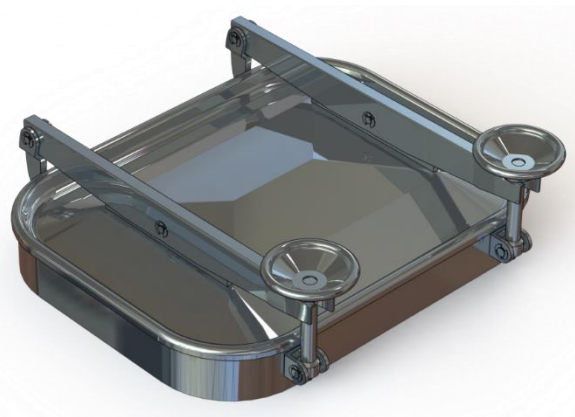

Rectangular Doors

P23-113

P23-111 / P23-113

Code	A	B	C	D	E	r)BAR(	
P23-111	410 x 534	156	60	537	8	98	0.5		18
P23-113	534 x 410	156	60	537	8	98	0.5		20

This Data Sheet refers to the material as supplied. The information contained herein is given in good faith, but no liability will be accepted by the Company in relation to same. We reserve the right to change the details given on this Data Sheet as additional information is acquired. Customers requiring the latest version of this Data Sheet should contact our sales department.