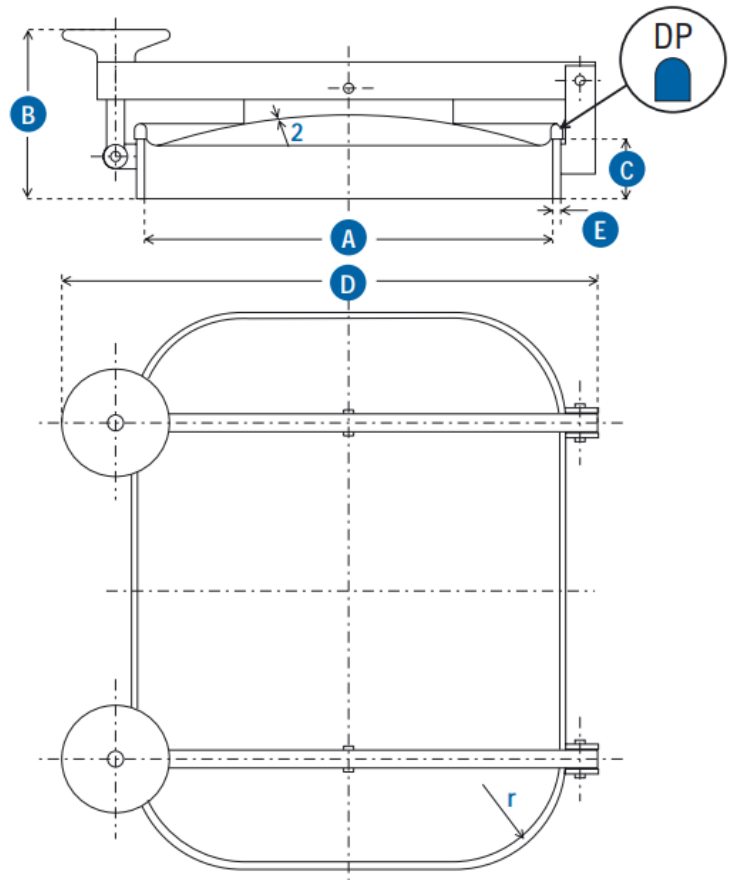

Rectangular Doors

P23-113

P23-111 / P23-113

Code	A	B	C	D	E	r)BAR(	
P23-111	410 x 534	156	60	537	8	98	0.5		18
P23-113	534 x 410	156	60	537	8	98	0.5		20

This Data Sheet refers to the material as supplied. The information contained herein is given in good faith, but no liability will be accepted by the Company in relation to same. We reserve the right to change the details given on this Data Sheet as additional information is acquired. Customers requiring the latest version of this Data Sheet should contact our sales department.