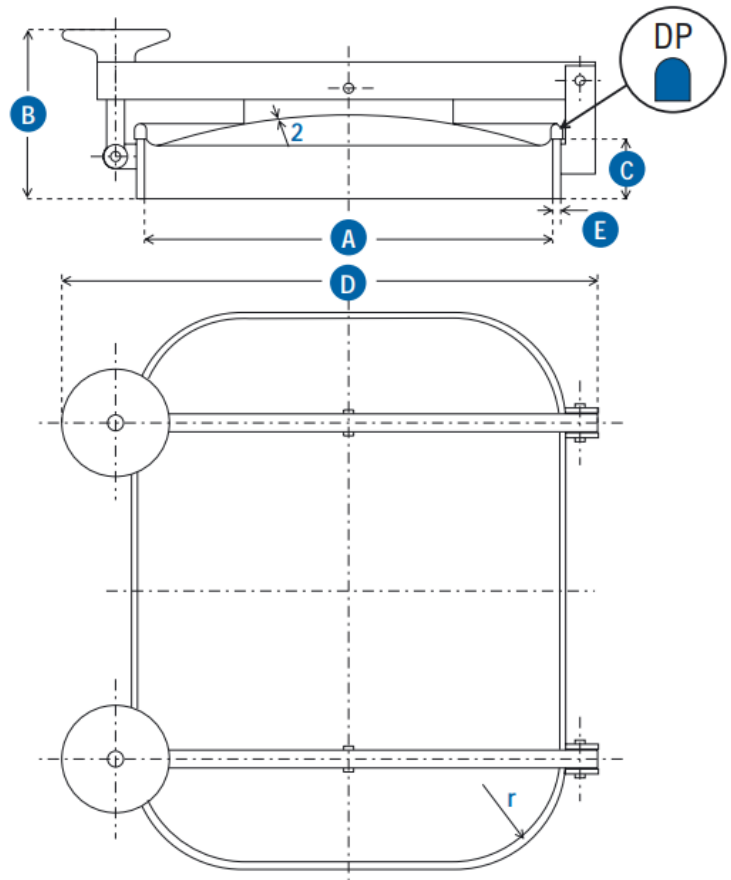

Rectangular Doors

P23-111

P23-111 / P23-113

Code	A	B	C	D	E	r)BAR(	
P23-111	410 x 534	156	60	537	8	98	0.5		18
P23-113	534 x 410	156	60	537	8	98	0.5		20

This Data Sheet refers to the material as supplied. The information contained herein is given in good faith, but no liability will be accepted by the Company in relation to same. We reserve the right to change the details given on this Data Sheet as additional information is acquired. Customers requiring the latest version of this Data Sheet should contact our sales department.