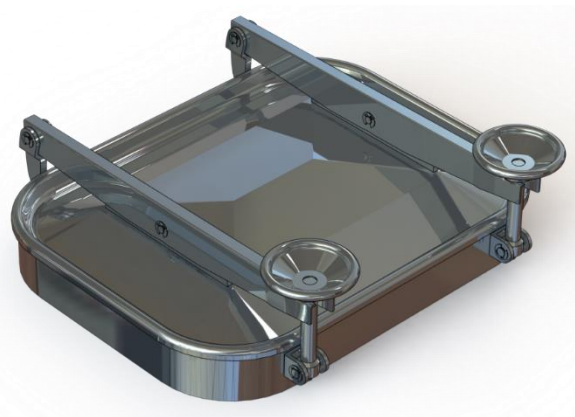

Rectangular Doors

P23-111

P23-111 / P23-113

Code	A	B	C	D	E	r)BAR(	
P23-111	410 x 534	156	60	537	8	98	0.5		18
P23-113	534 x 410	156	60	537	8	98	0.5		20

This Data Sheet refers to the material as supplied. The information contained herein is given in good faith, but no liability will be accepted by the Company in relation to same. We reserve the right to change the details given on this Data Sheet as additional information is acquired. Customers requiring the latest version of this Data Sheet should contact our sales department.