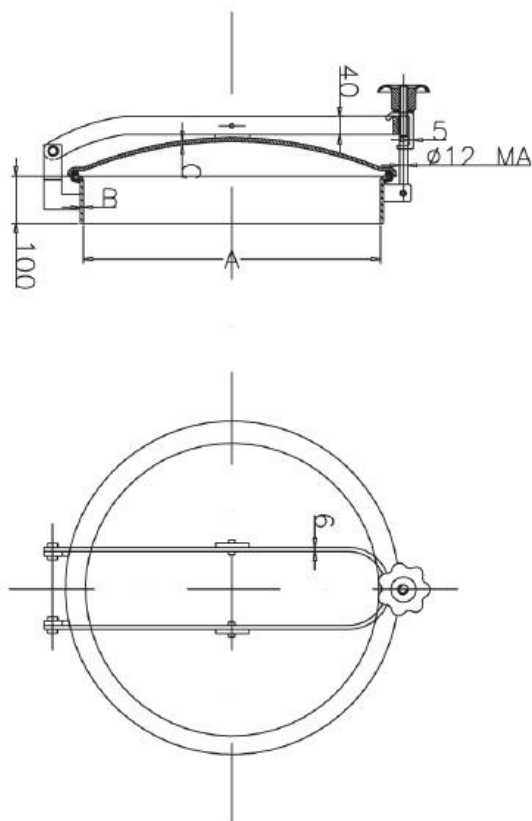

Round External Doors - Other

D15-420

Round external 'aseptic' door.
AISI 304 or AISI 316/L
Access 420/460
Working Pressure -0.5 / +0.3 Bar
Special neck height available on request

	420	460	500	600
A	420	460	500	600
B	2.5	2.5	2.5	2.5
C	2.5	2.5	2.5	2.5
PESO Weight +/- Kg	10.5	11.0	13.0	14.4